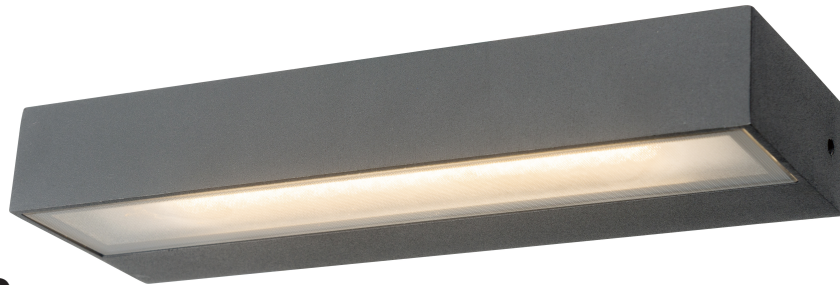

WALL LAMP OUTDOOR LIGHT

TECHNICAL SHEET

KL-W171

KEYLIGHT

SPAIN

PRODUCTOS DE ILUMINACION

FEATURES

- 220-240V
- CE ROHS Certified
- Aluminum die-casting body
- Glass Diffuser
- 3-years warranty

SPECIFICATIONS

Product Code	KL-W171
Power	12W
Input	220-240V
Luminous flux	600 lm
Color Temperature	2700k-6500k
Beam Angle	120°
Power factor	≥0.95
CRI	80
Finishing Colors	White/Silver Grey/Dark Grey/Black
LED Type	SMD
IP Rating	IP65 Class 1
Size	72.5mm*220mm*32mm
Warranty	3 years