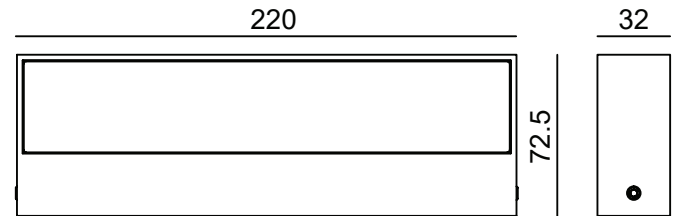

WALL LAMP OUTDOOR LIGHT

TECHNICAL SHEET

KL-W171

KEYLIGHT

SPAIN

PRODUCTOS DE ILUMINACION

FEATURES

- 220-240V
- CE ROHS Certified
- Aluminum die-casting body
- Glass Diffuser
- 3-years warranty

SPECIFICATIONS

Product Code	KL-W171
Power	12W
Input	220-240V
Luminous flux	600 lm
Color Temperature	2700k-6500k
Beam Angle	120°
Power factor	≥0.95
CRI	80
Finishing Colors	White/Silver Grey/Dark Grey/Black
LED Type	SMD
IP Rating	IP65 Class 1
Size	72.5mm*220mm*32mm
Warranty	3 years